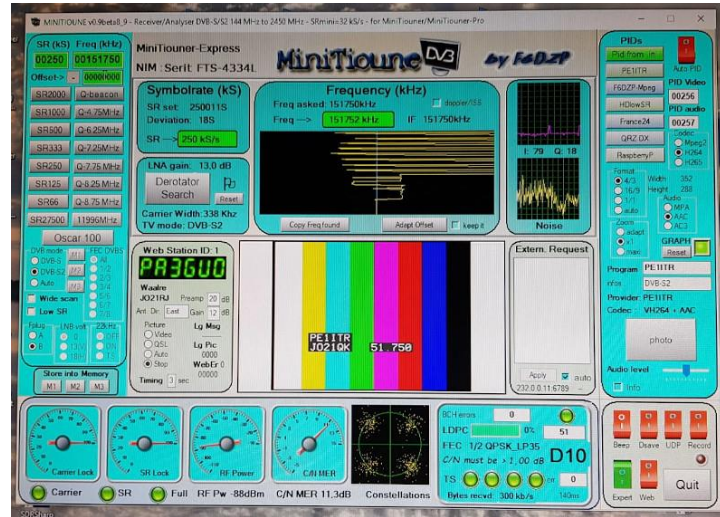

Digital TV

- Video & Audio signals

- RF signals

- Bandwidth (SR)
- Error correction (FEC)
- ..

Digital TV – Building your station

- Video/Audio MPEG Transport stream PC ('SW')
- RF DVB signal DSP/FPGA/.. ('Emb SW')
- RF PA's, Pre-amps, Antennas, ..

Digital TV – Building your station

Video/Audio MPEG Transport stream:

Camera →
Foto →

→ FFmpeg

OBS

Digital TV – Building your station

RF: DVB

Minituner (HW)

MiniTuner (SW)

Pluto

SDR Angel

BATC Portsdown 4 DATV System Main Menu

TX		RX		M2	M3
Modulation	Encoder	Output to	Format	Source	
S2QPSK	H264	Lime Mini	4:3	PiScreen	
Freq	Sym Rate	FEC	Band/Tvtr	Lime Gain	
437 MHz	333	9/10	70_cm	88	
EasyCap	Caption	Audio	Atten	Att Level	
Comp Vid	On	Auto	NONE	-10.00	
Preset 1	Preset 2	Preset 3	Preset 4	Store	
146.5_333	437_Lime	1255_HD	437-Pluto	Preset	