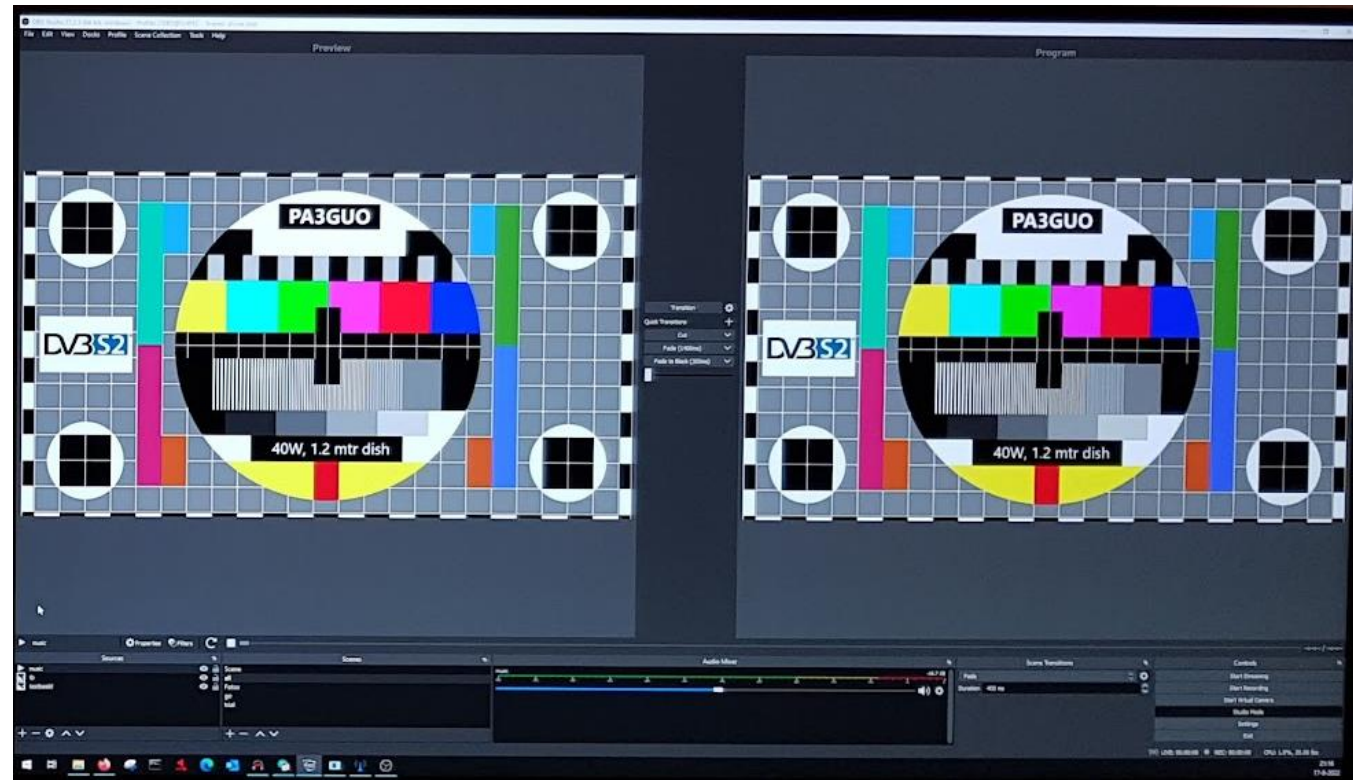

Digital TV

- Video & Audio signals

- RF signals

- Bandwidth (SR)
- Error correction (FEC)
- ..

Digital TV – Building your station

- Video/Audio MPEG Transport stream PC ('SW')
- RF DVB signal DSP/FPGA/.. ('Emb SW')
- RF PA's, Pre-amps, Antennas, ..

Digital TV – Building your station

Video/Audio MPEG Transport stream:

Camera →
Foto →

→ FFmpeg

OBS

Digital TV – Building your station

RF: DVB

Minituner (HW)