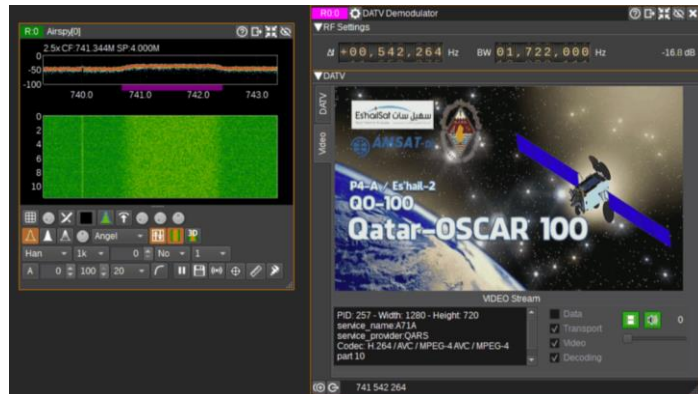

SDR Angel

BATC Portsdown 4 DATV System Main Menu

TX		RX		M2	M3
Modulation	Encoder	Output to	Format	Source	
S2QPSK	H264	Lime Mini	4:3	PiScreen	
Freq	Sym Rate	FEC	Band/Tvtr	Lime Gain	
437 MHz	333	9/10	70_cm	88	
EasyCap	Caption	Audio	Atten	Att Level	
Comp Vid	On	Auto	NONE	-10.00	
Preset 1	Preset 2	Preset 3	Preset 4	Store	
146.5_333	437_Lime	1255_HD	437-Pluto	Preset